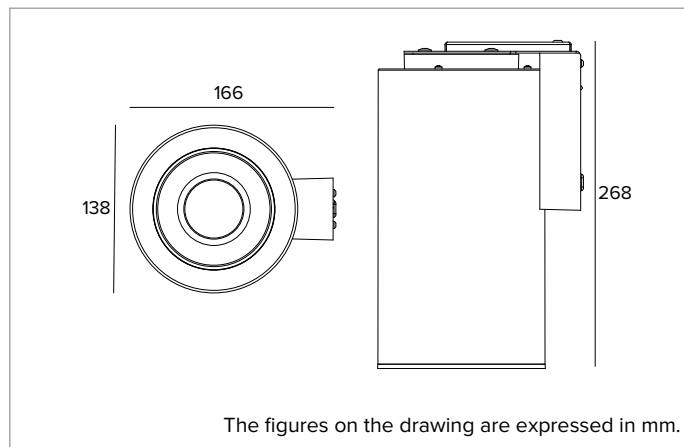

1T9744EL | CTEVO TUBE 140 Wall LED wall mounted fixture with direct light emission

		2700K	H(m)	D(m)	E _{max} (lx)
		Ra90		75°	
Fixture Power	13W	1	1.52	690	
Source Flux	1625lm	2	3.04	172	
Fixture Flux	880lm	3	4.57	77	
Efficacy	67lm/W	4	6.09	43	
TS1540	I _{max} =424cd/klm	I _{max}	690cd	5	7.61
					28

CCT nominal: 2700K

Lifetime (L80/B10): >50000h tq +25°C

ILLUMINOTECHNICAL CHARACTERISTICS

Decorative cut-off ring in thermoplastic material. Optic composed of a thermoplastic reflector with metallic gray finish, tempered sandblasted front glass, internal recuperator in highly reflective white thermoplastic.